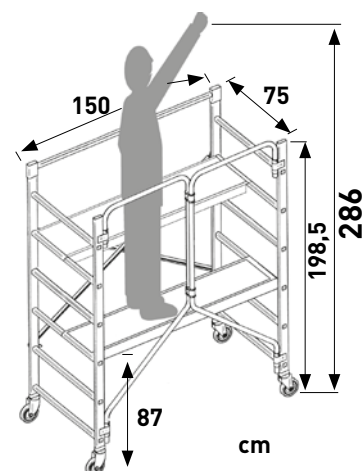

"PIEGO"

- Aluminium folding professional scaffolding.
- Fast to assemble.
- Provided with horizontal and diagonal braces bag.
- Stiles size: 25x65 mm.
- Rungs size: 30x30 mm.
- 4 Ø 125 mm castors with brake.
- 2 half platforms.

2 PLATFORMS:
35x153 cm

150
kg
MAX

SAFETY:
Diagonals instant locking system through stainless steel springs

Lockable gate junction

Nylon clutch for hinge rotation

It passes through the doors. You can easily store in a small place.