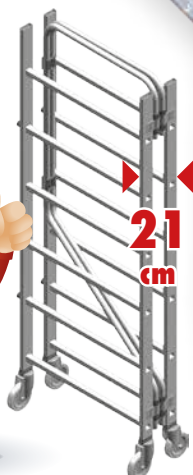

"PIEGO"

- Aluminium folding professional scaffolding.
- Fast to assemble.
- Provided with horizontal and diagonal braces bag.
- Stiles size: 25x65 mm.
- Rungs size: 30x30 mm.
- 4 Ø 125 mm castors with brake.
- 2 half platforms.

2 PLATFORMS:
35x153 cm

150
kg
MAX

SAFETY:
Diagonals instant locking system through stainless steel springs

Lockable gate junction

Nylon clutch for hinge rotation

It passes through the doors. You can easily store in a small place.