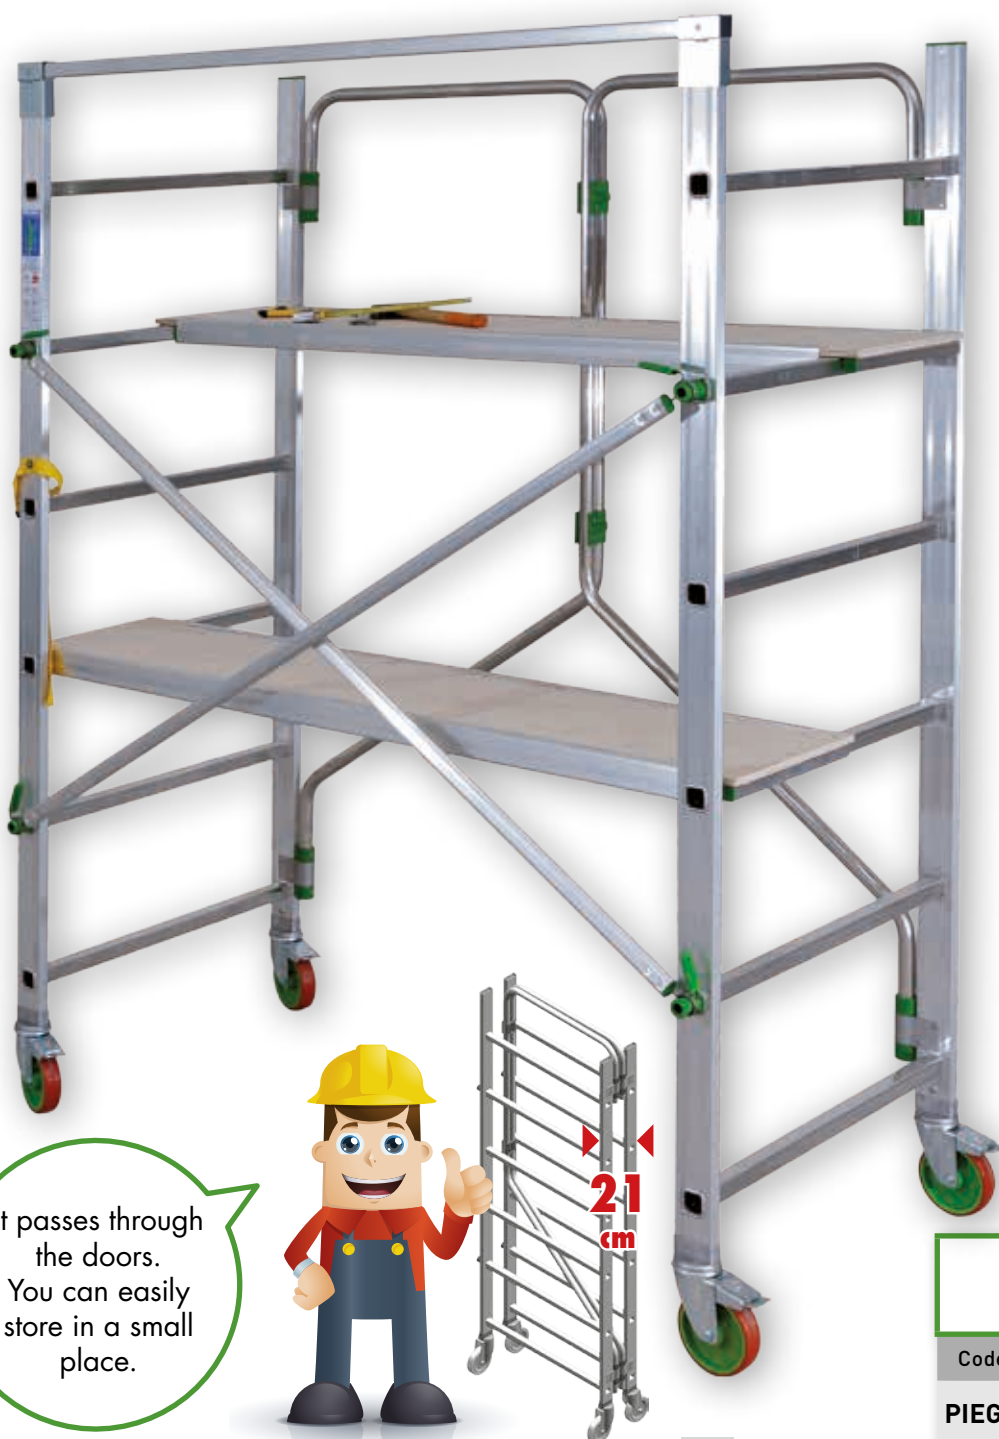

"PIEGO"

- Aluminium folding professional scaffolding.
- Fast to assemble.
- Provided with horizontal and diagonal braces bag.
- Stiles size: 25x65 mm.
- Rungs size: 30x30 mm.
- 4 Ø 125 mm castors with brake.
- 2 half platforms.

2 PLATFORMS:
35x153 cm

150
kg
MAX

SAFETY:
Diagonals instant locking system through stainless steel springs

Lockable gate junction

Nylon clutch for hinge rotation

It passes through the doors. You can easily store in a small place.